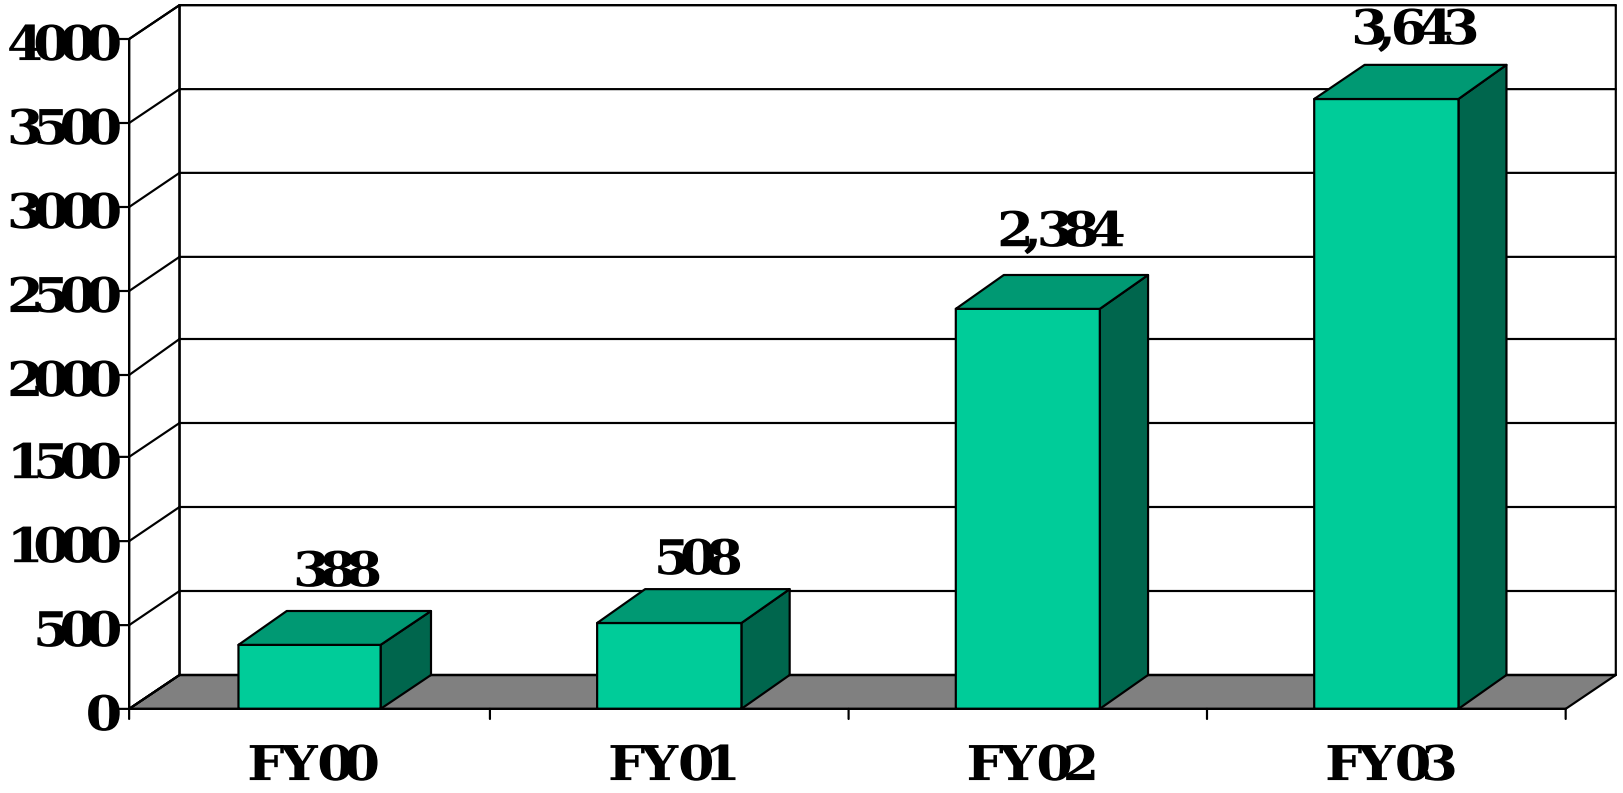

# Small Arms Only Investigative Inquiries by FY

**AMC LOGSA--Supporting Warfighters Globa**

# FY 2003 Investigative Inquiries Metrics

Source	# SN Inquiries	# SN Matched	% Matched
<b>CID</b>	47	36	77
<b>Individual Services Field Offices</b>	805	359	45
<b>ATF, FBI, Local Police</b>	2,651	98	4
<b>CIA, NSA</b>	4	1	25
<b>DIA</b>	18	7	39
<b>DOD</b>	118	86	73
<b>TOTAL</b>	<b>3,643</b>	<b>587</b>	<b>16</b>